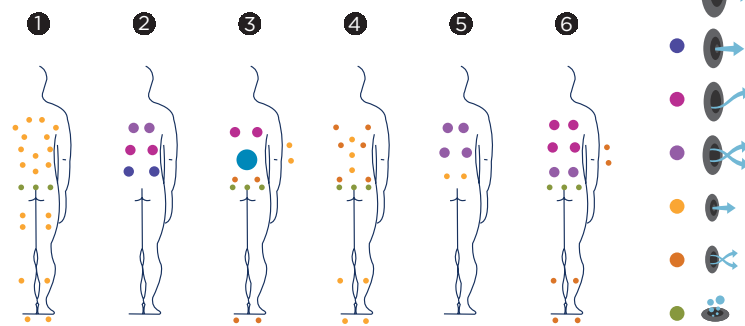

WAVE

The Wave model not only has an exclusive exterior design; the Spa's interior has been designed to offer the user maximum mobility, it is smoothly shaped and offers different tub depths. This feature offers the bather countless options inside the Spa: they can sit down, lie down and find their favourite position while enjoying a high-quality massage.

Positions: 6

Measures: 233 x 233 x 90